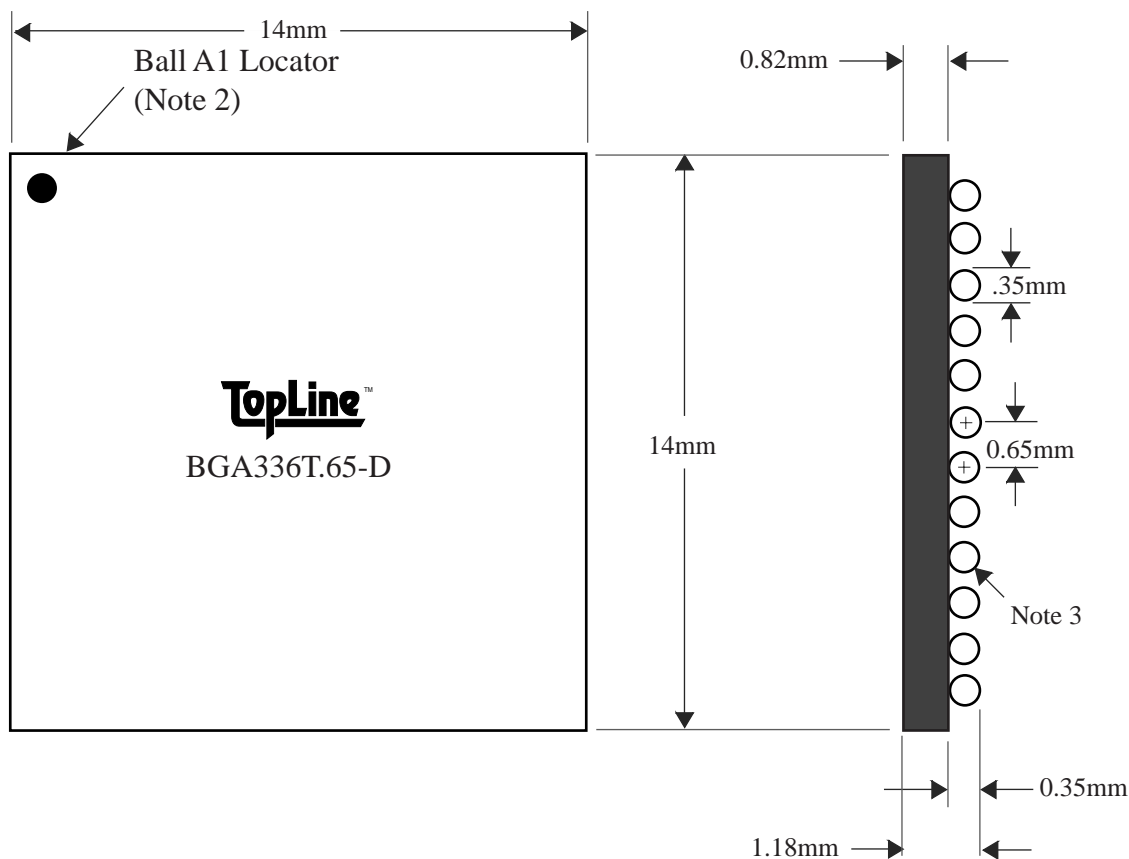

BGA336T.65-D

TEL 1-714-898-3830
info@topline.tv

<u>BALLS</u>	<u>PITCH</u>	<u>SIZE</u>	<u>MATRIX</u>	<u>ROWS</u>	<u>CENTER</u>	<u>MAT'L</u>
336	0.65mm	14mm SQ	20 x 20	6-Row	None	BT

TOP VIEW

SIDE VIEW

NOTES		REVISIONS		
Note 1	Logo and part number centered Laser marked	Rev	Date	Changes
Note 2	Ball A1 locator mark positioned in corner			
Note 3	Ball Material: Sn63/Pb37			
Note 4	Substrate Material: BT			
		PACKAGING TRAYS		
		Tray BGATRAY14mm-7x17 Tape: W=24mm, P=20mm		