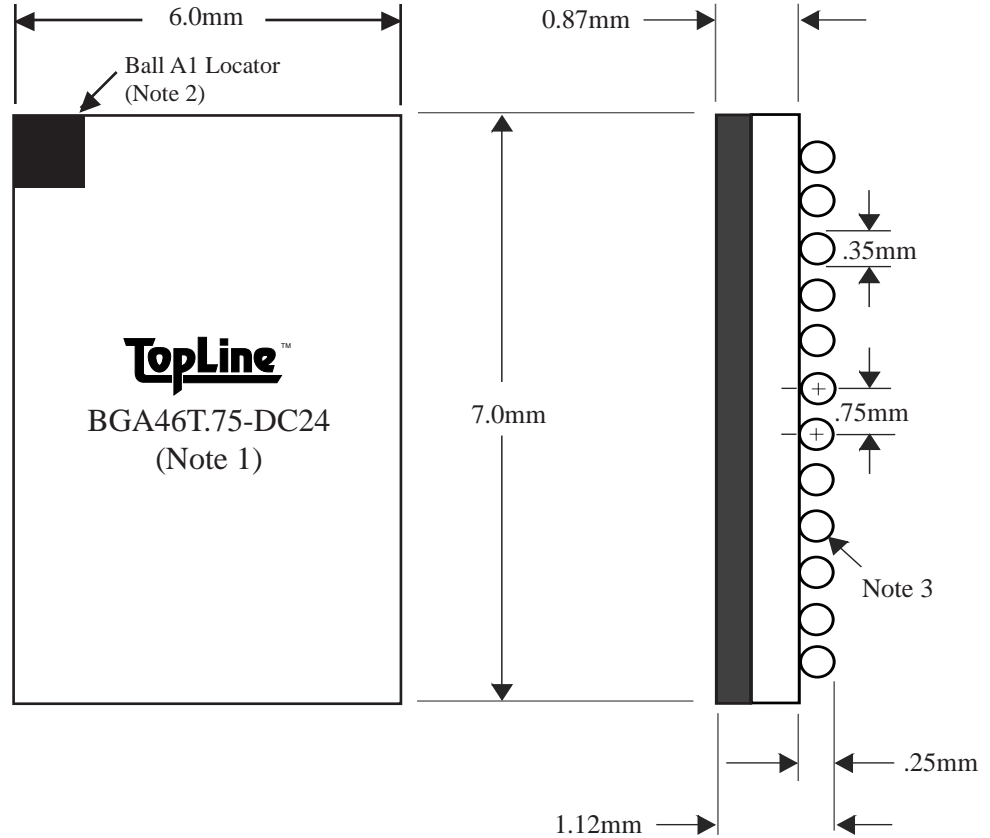

BALLS	PITCH	SIZE	MATRIX	ROWS	CENTER	MAT'L
46	0.75mm	6 x 7mm	6 x 8	full	full	BT

BGA46T.75-DC24

BALL VIEW

BOTTOM SIDE (TOP X-RAY VIEW)

TEST VEHICLE BOARD

AFTER MOUNTING TO TEST BOARD

BGA46T.75-DC24

TEL 1-714-898-3830
info@toplinedummy.com

<u>BALLS</u>	<u>PITCH</u>	<u>SIZE</u>	<u>MATRIX</u>	<u>ROWS</u>	<u>CENTER</u>	<u>MAT'L</u>
46	0.75mm	6 x 7mm	6 x 8	full	full	BT

TOP VIEW

SIDE VIEW

NOTES		REVISIONS	
Note 1	Logo and part number centered	<u>Rev</u>	<u>Date</u> <u>Changes</u>
Note 2	Ball A1 locator mark positioned in corner		
Note 3	Ball Material: 63/37 SnPb		
Note 4	Substrate Material: BT Laminate		
		PACKAGING TRAYS	
		Tray BGATRAY6x7mm-10x16 Tray Quantity 160	