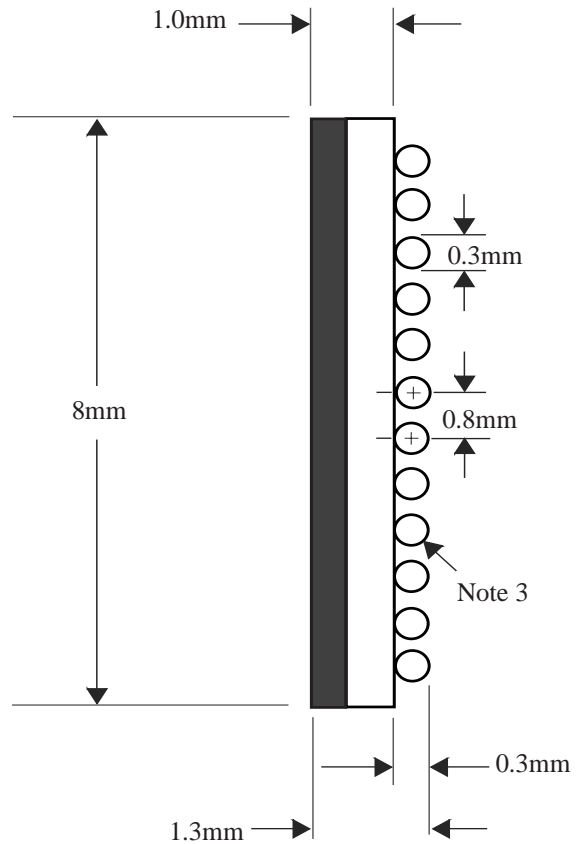

BALLS  
48

PITCH  
0.8mm

SIZE  
8mm SQ

MATRIX  
6 x 8

ROWS  
full

CENTER  
full

MAT'L  
BT

## BGA48T.8-DIE-6x8

**BALL VIEW**

**BOTTOM SIDE (TOP X-RAY VIEW)**

**TEST VEHICLE BOARD**

**AFTER MOUNTING TO TEST BOARD**

# BGA48T.8-DIE-6x8

TEL 1-714-898-3830  
info@toplinedummy.com

<u>BALLS</u>	<u>PITCH</u>	<u>SIZE</u>	<u>MATRIX</u>	<u>ROWS</u>	<u>CENTER</u>	<u>MAT'L</u>
48	0.8mm	8mm SQ	6 x 8	full	full	BT

**TOP VIEW**

**SIDE VIEW**

NOTES		REVISIONS	
Note 1	Logo and part number centered	<u>Rev</u>	<u>Date</u> <u>Changes</u>
Note 2	Ball A1 locator mark positioned in corner	subject to discontinuation	
Note 3	Ball Material: 63/37 SnPb	<b>PACKAGING TRAYS</b>	
Note 4	Substrate Material: BT Laminate	Tray BGATRAY8mm Tray Quantity 8	