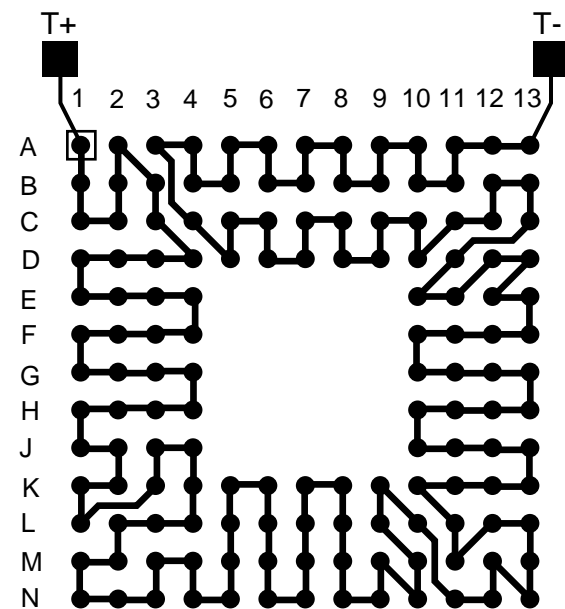

Lead Free LPGA144T.8C-DC134

BALLS
144

PITCH
0.8mm

SIZE
12mm SQ

MATRIX
13 x 13

ROWS
4

CENTER
none

MAT'L
FR4

BALL VIEW

BOTTOM SIDE (TOP X-RAY VIEW)

TEST VEHICLE BOARD

AFTER MOUNTING TO TEST BOARD

LBGA144T.8C-DC134 Lead Free

TEL 1-714-898-3830
info@topline.tv

BALLS	PITCH	SIZE	MATRIX	ROWS	CENTER	MAT'L
144	0.8mm	12mm SQ	13 x 13	4	full	FR4

TOP VIEW

SIDE VIEW

NOTES		
Note 1	Logo and part number centered White ink on black solder mask	
Note 2	Ball A1 locator mark positioned in corner	
Note 3	Ball Material: Sn96.5 Ag3.0 Cu0.5	
Note 4	Substrate Material: FR4	
		PACKAGING TRAYS
		Tray BGATRAY12mm-8x21 Subject to Change Tray Quantity 168 Subject to Change