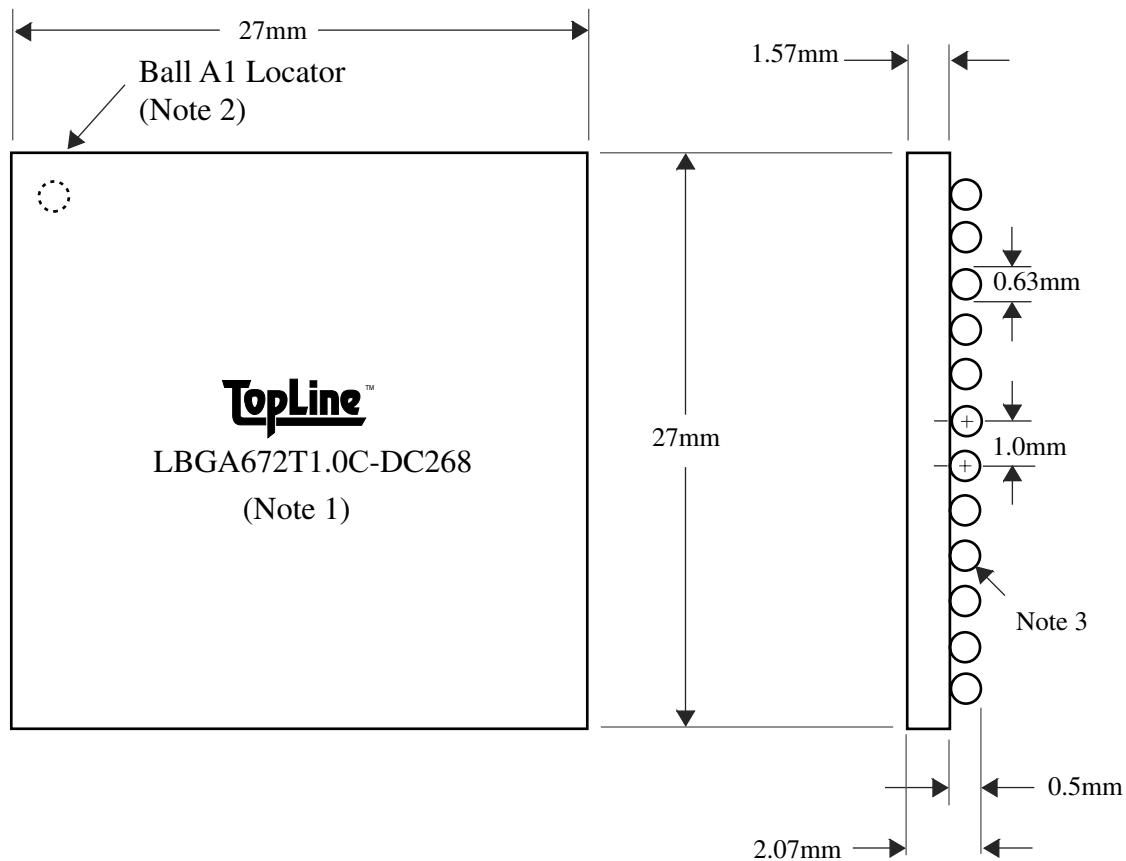

<u>BALLS</u>	<u>PITCH</u>	<u>SIZE</u>	<u>MATRIX</u>	<u>ROWS</u>	<u>CENTER</u>	<u>MAT'L</u>
672	1.0mm	27mm SQ	full	26x26	full	FR4

BALL VIEW

BOTTOM SIDE (TOP X-RAY VIEW)

TEST VEHICLE BOARD

AFTER MOUNTING TO TEST BOARD

LBGA672T1.0C-DC268 Lead Free

TEL 1-714-898-3830
info@topline.tv

<u>BALLS</u>	<u>PITCH</u>	<u>SIZE</u>	<u>MATRIX</u>	<u>ROWS</u>	<u>CENTER</u>	<u>MAT'L</u>
672	1.0mm	27mm SQ	full	26x26	full	FR4

TOP VIEW

SIDE VIEW

NOTES		REVISIONS		
Note 1	Logo and part number centered	<u>Rev</u>	<u>Date</u>	<u>Changes</u>
Note 2	Ball A1 locator mark positioned in corner			
Note 3	Ball Material: Sn96.5/Ag3.0/Cu0.5	PACKAGING TRAYS		
Note 4	Substrate Material: FR4	Tray	BGATRAY27mm-4x10	
		Tray Qty	40	