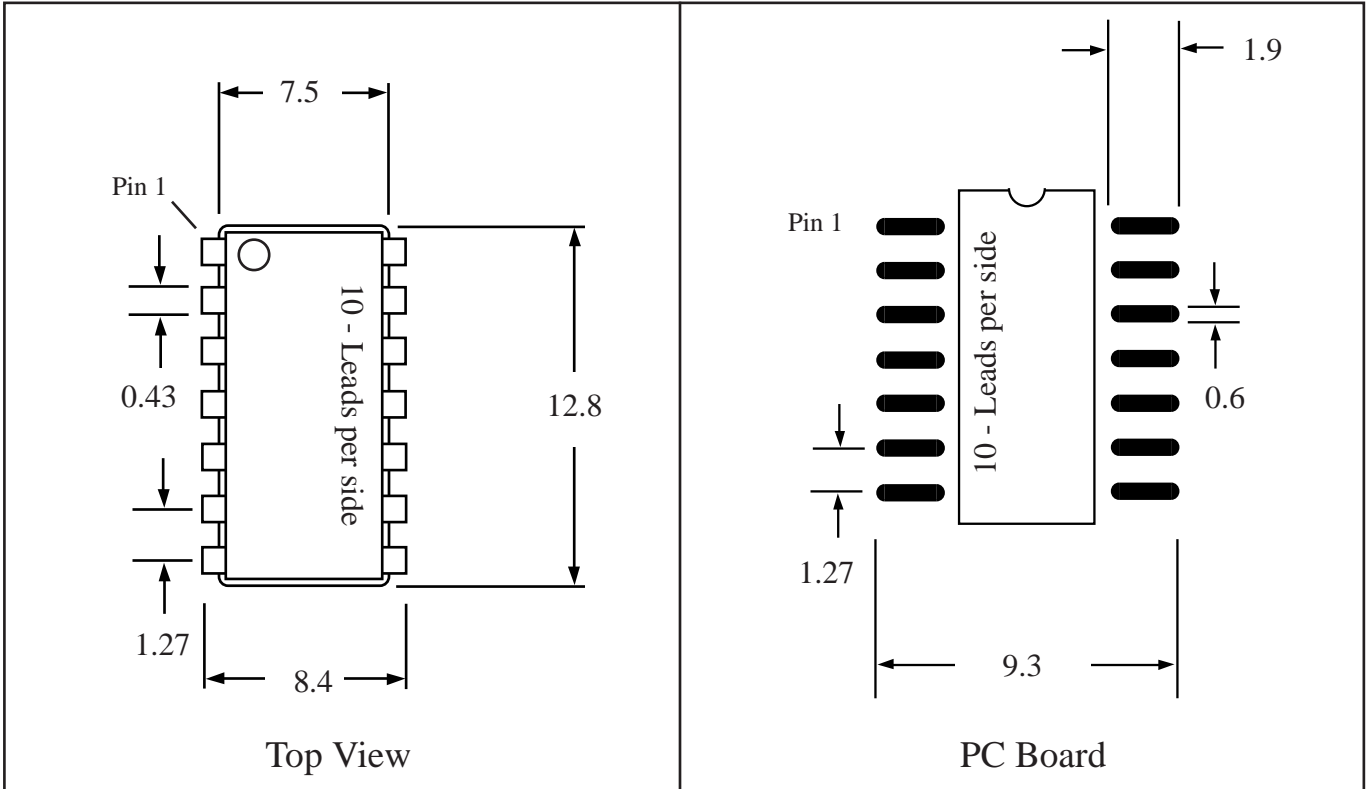

Part # SOLJ20

Leads 20 Pitch 1.27mm (.05")

Body Size 300mil (7.5mm)

**TopLine**™

Tel 1-714-898-3830

info@topline.tv

Top View

PC Board

Dimensions = mm

Quick View

Side View Detail