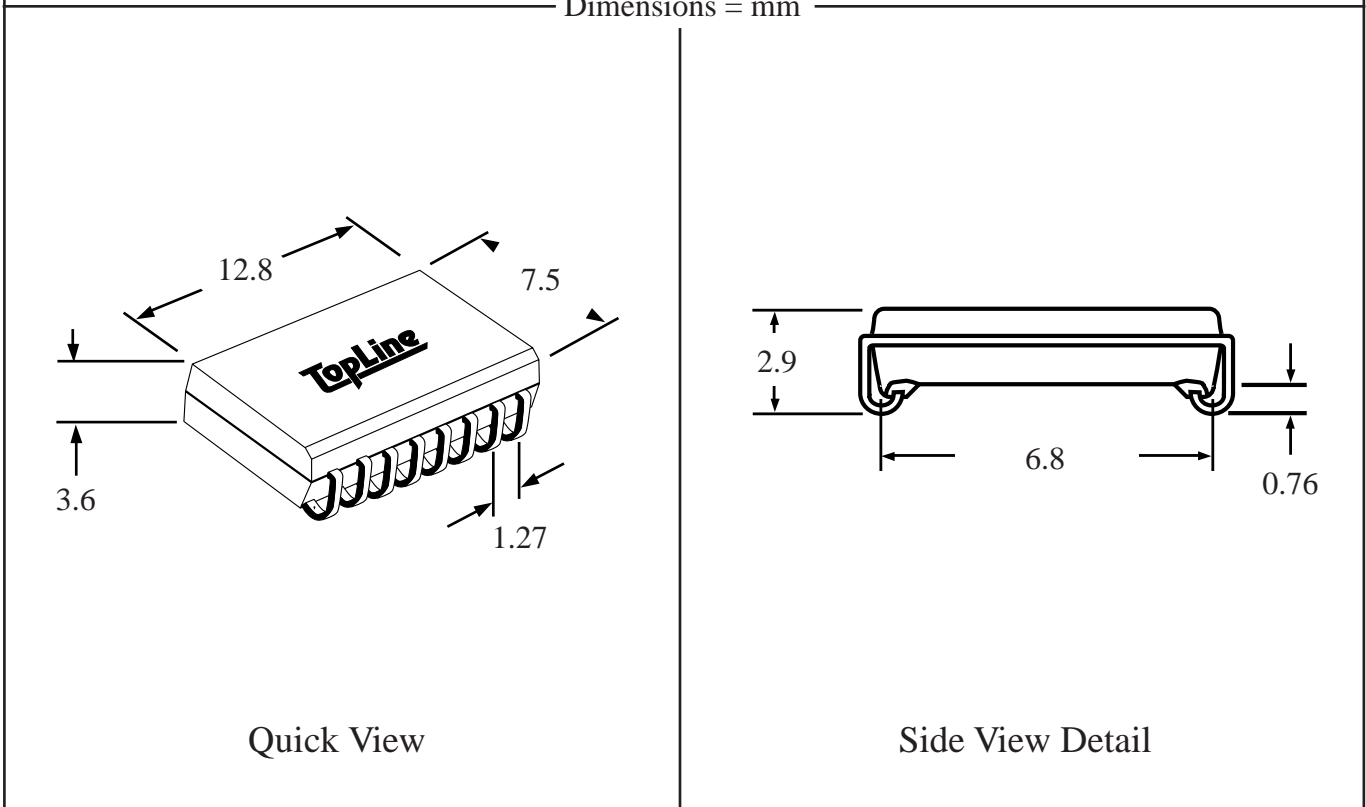

Part # SOLJ20

Leads 20 Pitch 1.27mm (.05")

Body Size 300mil (7.5mm)

**TopLine**™

Tel 1-714-898-3830

info@topline.tv

Top View

PC Board

Dimensions = mm

Quick View

Side View Detail