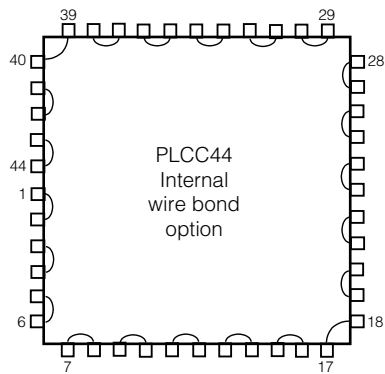

Table of Contents

SOT	2
PLCC	3
LCC	4
SOIC	5
QFP	6
CERQUAD	7
TSOP	8
FLAT PACK	9
BGA	10-16

SOT23

Drawing DC13

Drawing DC23

PLCC

LCC

SOIC - SOP - SOJ SSOP - TSOP

MSOP

Daisy Chain available
add -DE to end of part number

**QFP
Quad Flat Pack**

Square Body

Even
Number
Leads
per side

TOTAL NUMBER LEADS
24, 32, 64, 80, 120, 128, 144
160, 168, 176, 184, 208, 216, 240, 256, 304

Rectangle Body

Even
Number
Leads
per side

TOTAL NUMBER LEADS
80, 100, 128

•Not to Scale•

Square Body

Odd Number
Leads
per side

TOTAL NUMBER LEADS
44, 52, 68, 100, 132, 164, 172, 196, 244

Rectangle Body

Odd
Number
Leads
per side

TOTAL NUMBER LEADS
64

CERQUAD
Ceramic Quad
Flat Pack

Total Leads:
64, 80, 120,
144, 160, 208,
240, 256, 304

Total Leads:
68, 84,
100, 132, 164,
172, 196, 244

TSOP - T1

TSOP - T2

Flat Pack