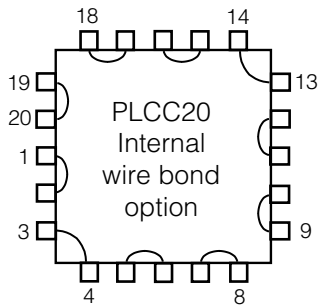

Table of Contents

SOT	2
PLCC	3
LCC	4
SOIC	5
QFP	6
CERQUAD	7
TSOP	8
FLAT PACK	9
BGA	10-16

SOT23

Drawing DC13

Drawing DC23

PLCC

LCC

SOIC - SOP - SOJ SSOP - TSOP

MSOP

Daisy Chain available
add -DE to end of part number

**QFP
Quad Flat Pack**

Square Body

Even
Number
Leads
per side

TOTAL NUMBER LEADS
24, 32, 64, 80, 120, 128, 144
160, 168, 176, 184, 208, 216, 240, 256, 304

Rectangle Body

Even
Number
Leads
per side

TOTAL NUMBER LEADS
80, 100, 128

•Not to Scale•

Square Body

Odd Number
Leads
per side

TOTAL NUMBER LEADS
44, 52, 68, 100, 132, 164, 172, 196, 244

Rectangle Body

Odd
Number
Leads
per side

TOTAL NUMBER LEADS
64

CERQUAD
Ceramic Quad
Flat Pack

Total Leads:
64, 80, 120,
144, 160, 208,
240, 256, 304

Total Leads:
68, 84,
100, 132, 164,
172, 196, 244

TSOP - T1

TSOP - T2

Flat Pack