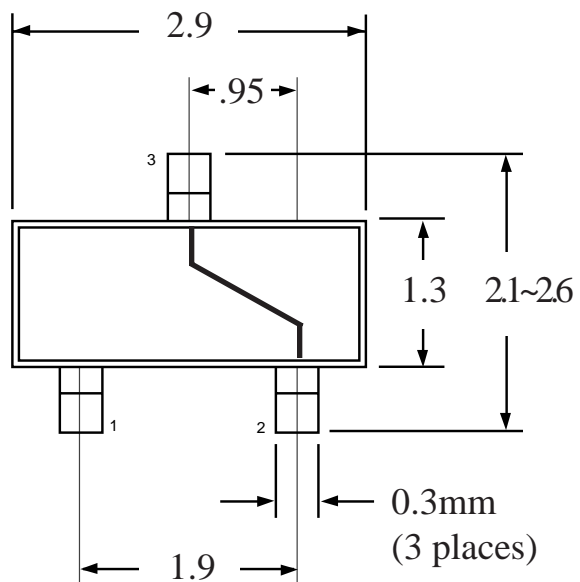

Table of Contents

SOT	2
PLCC	3
LCC	4
SOIC	5
QFP	6
CERQUAD	7
TSOP	8
FLAT PACK	9
BGA	10-16

SOT23

Drawing DC13

Drawing DC23

PLCC

LCC

SOIC - SOP - SOJ SSOP - TSOP

MSOP

Daisy Chain available
add -DE to end of part number

**QFP
Quad Flat Pack**

Square Body

Even
Number
Leads
per side

TOTAL NUMBER LEADS
24, 32, 64, 80, 120, 128, 144
160, 168, 176, 184, 208, 216, 240, 256, 304

Rectangle Body

Even
Number
Leads
per side

TOTAL NUMBER LEADS
80, 100, 128

•Not to Scale•

Square Body

Odd Number
Leads
per side

TOTAL NUMBER LEADS
44, 52, 68, 100, 132, 164, 172, 196, 244

Rectangle Body

Odd
Number
Leads
per side

TOTAL NUMBER LEADS
64

CERQUAD
Ceramic Quad
Flat Pack

Total Leads:
64, 80, 120,
144, 160, 208,
240, 256, 304

Total Leads:
68, 84,
100, 132, 164,
172, 196, 244

TSOP - T1

TSOP - T2

Flat Pack