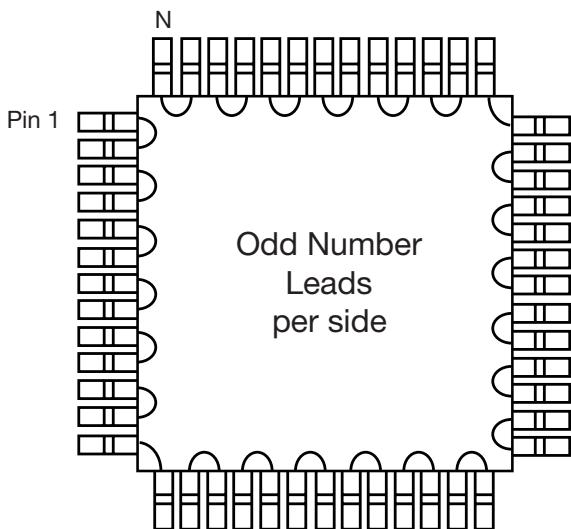

MSOP

Daisy Chain available
add -DE to end of part number

**QFP
Quad Flat Pack**

Square Body

Even
Number
Leads
per side

TOTAL NUMBER LEADS
24, 32, 64, 80, 120, 128, 144
160, 168, 176, 184, 208, 216, 240, 256, 304

Rectangle Body

Even
Number
Leads
per side

TOTAL NUMBER LEADS
80, 100, 128

•Not to Scale•

Square Body

Odd Number
Leads
per side

TOTAL NUMBER LEADS
44, 52, 68, 100, 132, 164, 172, 196, 244

Rectangle Body

Odd
Number
Leads
per side

TOTAL NUMBER LEADS
64

CERQUAD
Ceramic Quad
Flat Pack

Total Leads:
64, 80, 120,
144, 160, 208,
240, 256, 304

Total Leads:
68, 84,
100, 132, 164,
172, 196, 244

TSOP - T1

TSOP - T2

Flat Pack