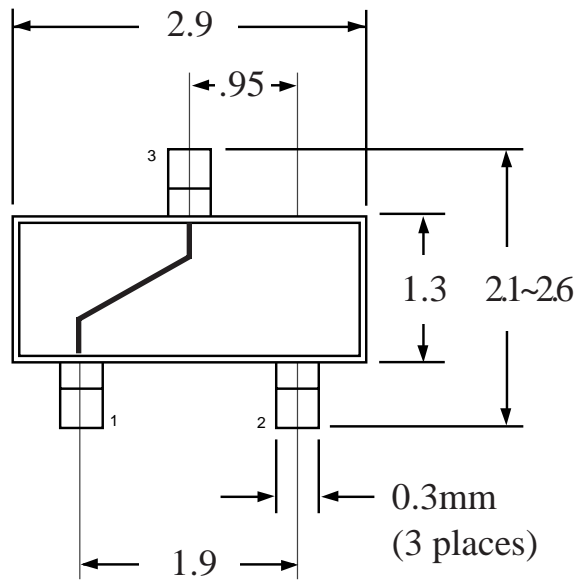

Table of Contents

SOT	2
PLCC	3
LCC	4
SOIC	5
QFP	6
CERQUAD	7
TSOP	8
FLAT PACK	9
BGA	10-16

SOT23

Drawing DC13

Drawing DC23

PLCC

LCC

SOIC - SOP - SOJ SSOP - TSOP

MSOP

Daisy Chain available
add -DE to end of part number

**QFP
Quad Flat Pack**

Square Body

Even
Number
Leads
per side

TOTAL NUMBER LEADS
24, 32, 64, 80, 120, 128, 144
160, 168, 176, 184, 208, 216, 240, 256, 304

Rectangle Body

Even
Number
Leads
per side

TOTAL NUMBER LEADS
80, 100, 128

•Not to Scale•

Square Body

Odd Number
Leads
per side

TOTAL NUMBER LEADS
44, 52, 68, 100, 132, 164, 172, 196, 244

Rectangle Body

Odd
Number
Leads
per side

TOTAL NUMBER LEADS
64

CERQUAD
Ceramic Quad
Flat Pack

Total Leads:
64, 80, 120,
144, 160, 208,
240, 256, 304

Total Leads:
68, 84,
100, 132, 164,
172, 196, 244

TSOP - T1

TSOP - T2

Flat Pack