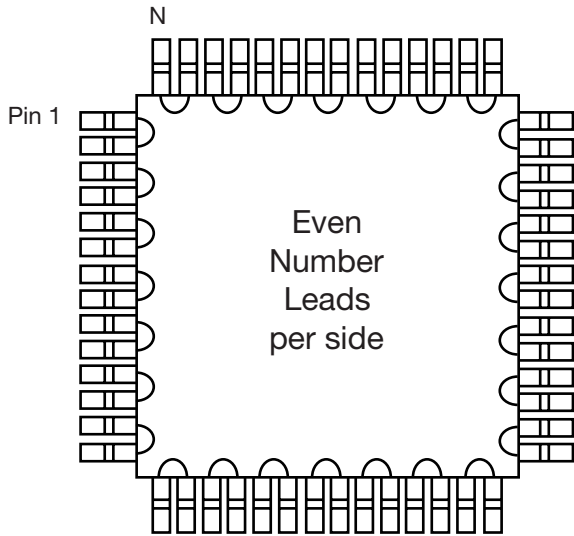

Table of Contents

SOT	2
PLCC	3
LCC	4
SOIC	5
QFP	6
CERQUAD	7
TSOP	8
FLAT PACK	9
BGA	10-16

SOT23

Drawing DC13

Drawing DC23

PLCC

LCC

SOIC - SOP - SOJ SSOP - TSOP

MSOP

Daisy Chain available
add -DE to end of part number

**QFP
Quad Flat Pack**

Square Body

Even
Number
Leads
per side

TOTAL NUMBER LEADS
24, 32, 64, 80, 120, 128, 144
160, 168, 176, 184, 208, 216, 240, 256, 304

Rectangle Body

Even
Number
Leads
per side

TOTAL NUMBER LEADS
80, 100, 128

•Not to Scale•

Square Body

Odd Number
Leads
per side

TOTAL NUMBER LEADS
44, 52, 68, 100, 132, 164, 172, 196, 244

Rectangle Body

Odd
Number
Leads
per side

TOTAL NUMBER LEADS
64

CERQUAD
Ceramic Quad
Flat Pack

Total Leads:
64, 80, 120,
144, 160, 208,
240, 256, 304

Total Leads:
68, 84,
100, 132, 164,
172, 196, 244

TSOP - T1

TSOP - T2

Flat Pack