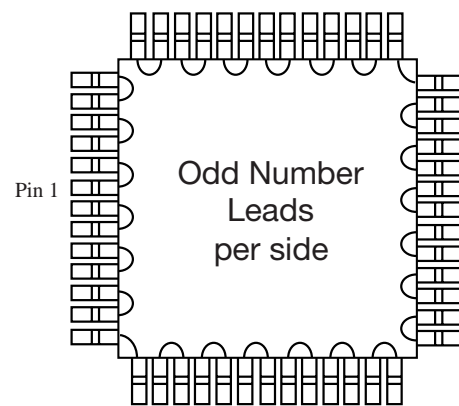

MSOP

Daisy Chain available
add -DE to end of part number

**QFP
Quad Flat Pack**

Square Body

Even
Number
Leads
per side

TOTAL NUMBER LEADS
24, 32, 64, 80, 120, 128, 144
160, 168, 176, 184, 208, 216, 240, 256, 304

Rectangle Body

Even
Number
Leads
per side

TOTAL NUMBER LEADS
80, 100, 128

•Not to Scale•

Square Body

Odd Number
Leads
per side

TOTAL NUMBER LEADS
44, 52, 68, 100, 132, 164, 172, 196, 244

Rectangle Body

Odd
Number
Leads
per side

TOTAL NUMBER LEADS
64

CERQUAD
Ceramic Quad
Flat Pack

Total Leads:
64, 80, 120,
144, 160, 208,
240, 256, 304

Total Leads:
68, 84,
100, 132, 164,
172, 196, 244

TSOP - T1

TSOP - T2

Flat Pack

<p>11 10 9 8 7 6 5 4 3 2 1 A B C D E F G H J K L</p>	<p>13 12 11 10 9 8 7 6 5 4 3 2 1 A B C D E F G H J K L M N</p>	<p>14 13 12 11 10 9 8 7 6 5 4 3 2 1 A B C D E F G H J K L M N P</p>
<p>DC5</p>	<p>DC10</p>	<p>DC11</p>
<p>22 21 20 19 18 17 16 15 14 13 12 11 10 9 8 7 6 5 4 3 2 1 A B C D E F G H J K L M N P R T U V W Y AA AB</p> <p>Metric Tessera TV-188M μBGA® Test Package Made in USA</p>	<p>15 A R</p>	<p>20 19 18 17 16 15 14 13 12 11 10 9 8 7 6 5 4 3 2 1 A B C D E F G H J K L M N P R T U V W Y</p>
<p>DC12-Obsolete</p>	<p>DC15</p>	<p>DC20</p>
<p>20 19 18 17 16 15 14 13 12 11 10 9 8 7 6 5 4 3 2 1 A B C D E F G H J K L M N P R T U V W Y</p>	<p>6 5 4 3 2 1 A B C D E F G H</p>	<p>16 15 14 13 12 11 10 9 8 7 6 5 4 3 2 1 A B C D E F G H J K L M N P R T</p>
<p>DC21</p>	<p>DC24</p>	<p>DC61</p>