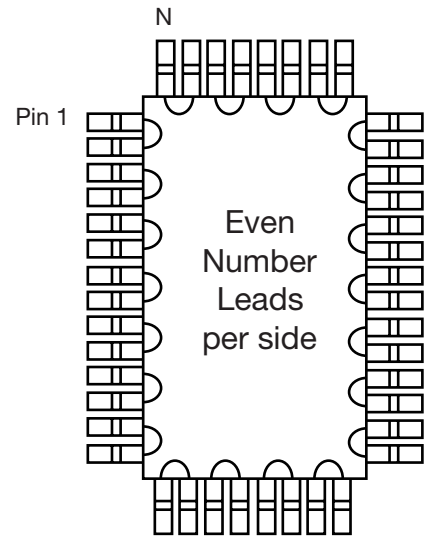

Table of Contents

SOT	2
PLCC	3
LCC	4
SOIC	5
QFP	6
CERQUAD	7
TSOP	8
FLAT PACK	9
BGA	10-16

SOT23

Drawing DC13

Drawing DC23

PLCC

LCC

SOIC - SOP - SOJ SSOP - TSOP

MSOP

Daisy Chain available
add -DE to end of part number

**QFP
Quad Flat Pack**

Square Body

Even
Number
Leads
per side

TOTAL NUMBER LEADS
24, 32, 64, 80, 120, 128, 144
160, 168, 176, 184, 208, 216, 240, 256, 304

Rectangle Body

Even
Number
Leads
per side

TOTAL NUMBER LEADS
80, 100, 128

•Not to Scale•

Square Body

Odd Number
Leads
per side

TOTAL NUMBER LEADS
44, 52, 68, 100, 132, 164, 172, 196, 244

Rectangle Body

Odd
Number
Leads
per side

TOTAL NUMBER LEADS
64

CERQUAD
Ceramic Quad
Flat Pack

Total Leads:
64, 80, 120,
144, 160, 208,
240, 256, 304

Total Leads:
68, 84,
100, 132, 164,
172, 196, 244

TSOP - T1

TSOP - T2

Flat Pack