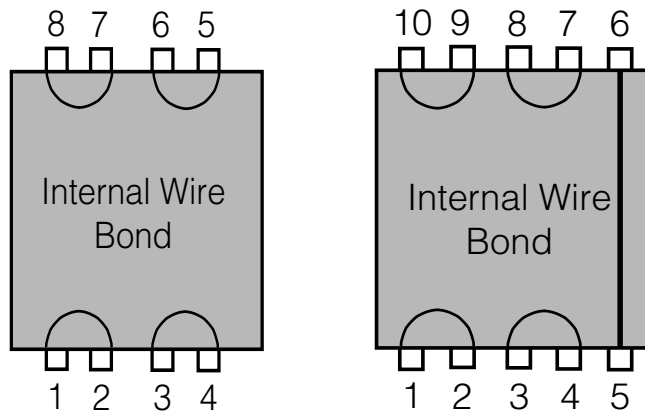

Table of Contents

SOT	2
PLCC	3
LCC	4
SOIC	5
QFP	6
CERQUAD	7
TSOP	8
FLAT PACK	9
BGA	10-16

SOT23

Drawing DC13

Drawing DC23

PLCC

LCC

SOIC - SOP - SOJ SSOP - TSOP

MSOP

Daisy Chain available
add -DE to end of part number

**QFP
Quad Flat Pack**

Square Body

Even
Number
Leads
per side

TOTAL NUMBER LEADS
24, 32, 64, 80, 120, 128, 144
160, 168, 176, 184, 208, 216, 240, 256, 304

Rectangle Body

Even
Number
Leads
per side

TOTAL NUMBER LEADS
80, 100, 128

•Not to Scale•

Square Body

Odd Number
Leads
per side

TOTAL NUMBER LEADS
44, 52, 68, 100, 132, 164, 172, 196, 244

Rectangle Body

Odd
Number
Leads
per side

TOTAL NUMBER LEADS
64

CERQUAD
Ceramic Quad
Flat Pack

Total Leads:
64, 80, 120,
144, 160, 208,
240, 256, 304

Total Leads:
68, 84,
100, 132, 164,
172, 196, 244

TSOP - T1

TSOP - T2

Flat Pack