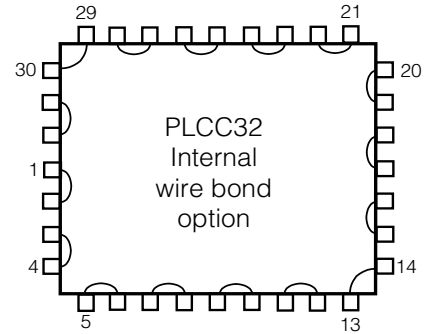

Table of Contents

SOT	2
PLCC	3
LCC	4
SOIC	5
QFP	6
CERQUAD	7
TSOP	8
FLAT PACK	9
BGA	10-16

SOT23

Drawing DC13

Drawing DC23

PLCC

LCC

SOIC - SOP - SOJ SSOP - TSOP

MSOP

Daisy Chain available
add -DE to end of part number

**QFP
Quad Flat Pack**

Square Body

Even
Number
Leads
per side

TOTAL NUMBER LEADS
24, 32, 64, 80, 120, 128, 144
160, 168, 176, 184, 208, 216, 240, 256, 304

Rectangle Body

Even
Number
Leads
per side

TOTAL NUMBER LEADS
80, 100, 128

•Not to Scale•

Square Body

Odd Number
Leads
per side

TOTAL NUMBER LEADS
44, 52, 68, 100, 132, 164, 172, 196, 244

Rectangle Body

Odd
Number
Leads
per side

TOTAL NUMBER LEADS
64

CERQUAD
Ceramic Quad
Flat Pack

Total Leads:
64, 80, 120,
144, 160, 208,
240, 256, 304

Total Leads:
68, 84,
100, 132, 164,
172, 196, 244

TSOP - T1

TSOP - T2

Flat Pack