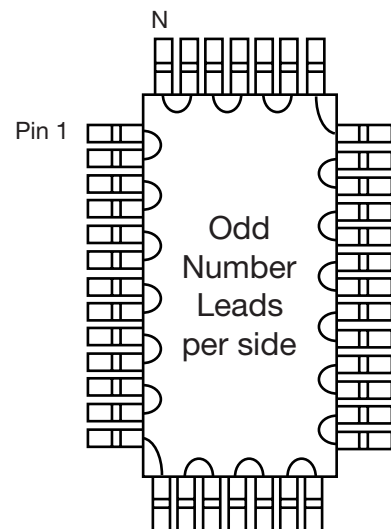

MSOP

Daisy Chain available
add -DE to end of part number

**QFP
Quad Flat Pack**

Square Body

Even
Number
Leads
per side

TOTAL NUMBER LEADS
24, 32, 64, 80, 120, 128, 144
160, 168, 176, 184, 208, 216, 240, 256, 304

Rectangle Body

Even
Number
Leads
per side

TOTAL NUMBER LEADS
80, 100, 128

•Not to Scale•

Square Body

Odd Number
Leads
per side

TOTAL NUMBER LEADS
44, 52, 68, 100, 132, 164, 172, 196, 244

Rectangle Body

Odd
Number
Leads
per side

TOTAL NUMBER LEADS
64

CERQUAD
Ceramic Quad
Flat Pack

Total Leads:
64, 80, 120,
144, 160, 208,
240, 256, 304

Total Leads:
68, 84,
100, 132, 164,
172, 196, 244

TSOP - T1

TSOP - T2

Flat Pack